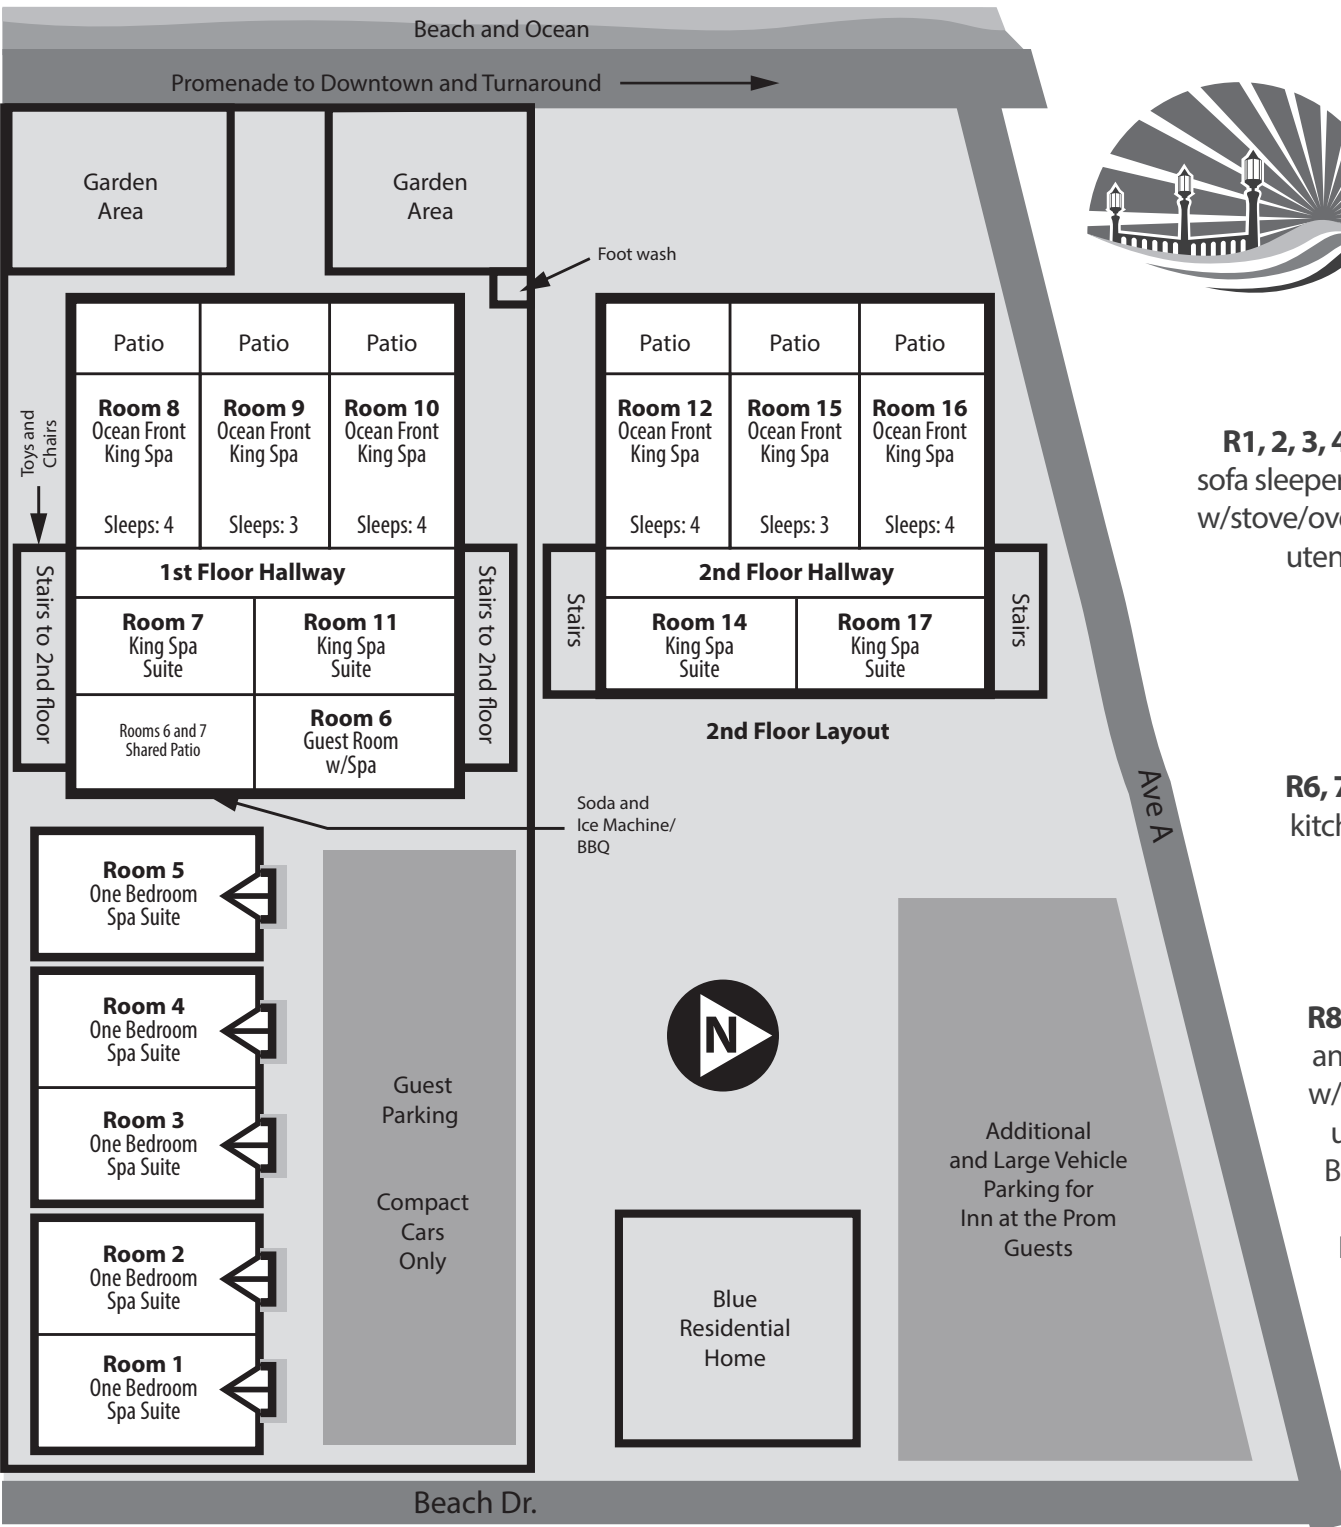

Beach and Ocean

Promenade to Downtown and Turnaround →

Garden Area

Garden Area

Foot wash

Toys and Chairs

Patio	Patio	Patio
Room 8 Ocean Front King Spa	Room 9 Ocean Front King Spa	Room 10 Ocean Front King Spa
Sleeps: 4	Sleeps: 3	Sleeps: 4

Stairs to 2nd floor

Stairs

2nd Floor Hallway

Room 14 King Spa Suite	Room 17 King Spa Suite
----------------------------------	----------------------------------

Stairs

2nd Floor Layout

Soda and Ice Machine/
BBQ

Additional and Large Vehicle Parking for Inn at the Prom Guests

Room 5
One Bedroom Spa Suite

Room 4
One Bedroom Spa Suite

Room 3
One Bedroom Spa Suite

Room 2
One Bedroom Spa Suite

Room 1
One Bedroom Spa Suite

Beach Dr.

Inn at the Prom

Ocean Front, Seaside Oregon

341 S. Prom Seaside Oregon 97138

1-800-507-2714

Room Discriptions

R1, 2, 3, 4, 5 - 1 bedroom suite w/queen bed, and full sofa sleeper, gas fireplace, flatscreen tv, and kitchenette w/stove/oven, microwave, small fridge, along w/dishes, utensils, pots and pans, toaster, coffee maker etc.